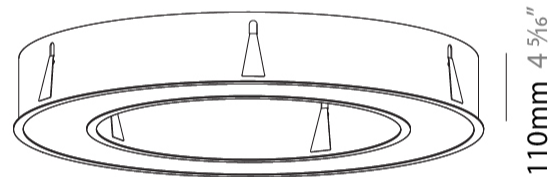

GENERAL

Series: Glorious
Subseries: Glorious
Brand: Prolicht
Division: Architectural
Mounting Type: Recessed
Mounting Location: Ceiling
Subcategory: Ambient

PHYSICAL

Shape: Round
Diameter (mm): 970
Diameter (in): 38 ³/₁₆
Height (mm): 110
Height (in): 4 ⁵/₁₆
Min. Recessing Depth (mm): 120
Min. Recessing Depth (in): 4 ³/₄
Light Distribution: Direct
Weight (kg): 11.164
Weight (lbs): 24.61
Diffuser: [PMMA - Opal or Micro-Prism](#)
Fixture Finish: [SSR / BKV / CWI / CRY / HAB / UFT / ITA / RUA / FTG / MYG / LOD / PUS / FRO / FUP / KIA / POP / BLS / SPG / MEY / GOH / GUM / CHC / COM / ABZ / JAG / OBR / MOS / ROR](#)
Fixture Material: Aluminum
Cut-out Measurements: 960mm / 37 13/16" x 640mm / 25 3/16"

ELECTRICAL

Lamp Type: LED (Zhaga Standard)
Input Wattage (W): 45
Total Output Wattage (W): 36 / 28.8 (3500K)
Dimming: [0-10V Dimming / Phase Dimming (120Vac Only)](#)
Driver Included: Yes
Driver Location: Integrated
Driver Type: Constant Current - 120 / 277Vac
Driver Class: Class 2
Input Voltage (V): 120 - 277
Constant Current (MA): 350 / 900 (3500K)

LED

Color Temperature (°K): [3000 / 3500 / 4000](#)
Max. Delivered Lumen (lm): 4150 / 4302 / 4390
CRI: >80 CRI
Efficiency (%): 65
Lamp Life (hrs): 50000

OPTICAL

RATINGS AND CERTIFICATIONS

Certified By: Certified for North American Standards
IP rating: IP20

PROJECT
TYPE
SPECIFIER
QUANTITY
DATE

110mm 4 ⁵/₁₆"

Ø 628mm 24 ³/₄"

Ø 970mm 38 ³/₁₆ "

960mm x 640mm
37 ¹³/₁₆" x 25 ³/₁₆"

120mm
4 ³/₄"

10 - 15mm
³/₈" - ⁹/₁₆"